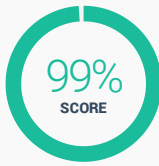

N **Kow Abundant**
A 1071 Fishinger Rd Ste 109, Columbus, OH 43221
P (614) 230-2308

✓ [Link](#)
As of 02/14/2020

Detailed Breakdown

Listing Present Yes
NAP Consistent Yes

Additional Info

Website URL Present Yes
Hours Of Operation Yes
Photos Present Yes
Reviews No

N **Kow Abundant**
A 1071 Fishinger Rd, Ste 109, Columbus, OH, 43221
P (614) 230-2308

✓ [Link](#) Live
As of 02/14/2020