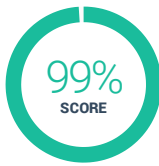

Detailed Breakdown

Listing Present Yes
NAP Consistent Yes

Additional Info

Categories Yes
Website URL Present Yes
Hours Of Operation Yes
Reviews No

✓ Voice Search Readiness

Voice-First Devices are the next big thing. Voice Search is a function that allows users to search the web through spoken voice commands rather than typing, Google Voice Search can be used on both desktop and mobile searches. We check against several parameters that influence voice search and the consistency of your name, address, and phone number in the databases that feed voice search applications.