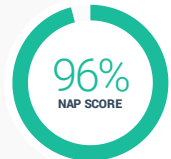

Data Aggregators	Baseline	Status	Your Listing	Comments
		Synced ⓘ This partner does not provide a link back, but do not worry, your data has been submitted		
		Synced ⓘ This partner does not provide a link back, but do not worry, your data has been submitted		
FOURSQUARE		Synced		Link As of 02/14/2020
		Synced		As of 02/05/2020 Data issue detected. Will resubmit shortly
Localeze.		Synced		Link As of 02/14/2020

Directories

Your Local Page and Directory scores is based on the number of places in which your listings are present, divided by the number of local page and directories we've checked. Successful scores are most often obtained when all listings are claimed, active and contain consistent information such as business name, and phone number.

Score Breakdown

Listings Present 39
Listings Checked 39
Presence Score 100%

All

Synced

Listing Accurate

Connection Issue or Not Listed

Action Required

Local Page or Directory	Baseline	Status	Your Listing	Comments
		Synced ⓘ This partner does not provide a link back, but do not worry, your data has been submitted		As of 02/05/2020
		Synced		Link As of 02/14/2020
		Synced		Link As of 02/14/2020
		Synced		As of 02/05/2020
		Synced		Link As of 02/14/2020
		Synced		Link As of 02/14/2020
		Synced		As of 02/05/2020
		Synced		As of 02/05/2020
		Synced		Link As of 02/14/2020
		Synced		As of 02/05/2020
		Synced		As of 02/05/2020