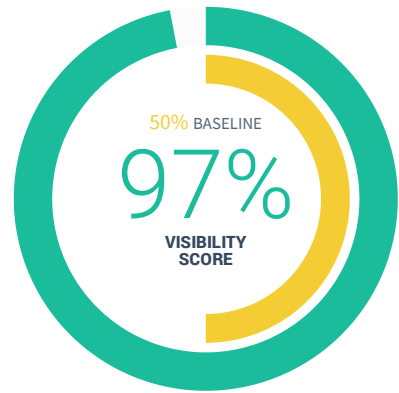

Kow Abundant

Monthly Progress Report - Where You Are Now

Your monthly report includes a Visibility Score showing the average of your Google My Business, Yelp Local, Bing Places and Directory Scores. Successful scores are most often obtained when all listings are claimed, active, and contain consistent information such as business name, address, and phone number.

Kow Abundant

1071 Fishinger Road, Columbus, OH, 43221
6142302308
https://kowabundant.com/

Orders: 1381055

Local Pages

Each Local Page Score is determined by how optimized your listing is. We check against several parameters that influence your overall optimization such as the consistency of your name, address, and telephone number as well as keywords, business description, and more!

Score Breakdown

Listings Present 3
Listings Checked 3
Presence Score 100%

✔ Listing Present
✘ Connection Issue or Not Listed
⚠ Action Required

Local Page or Directory	Baseline	Client	Your Listing	Status
Google		N Kow Abundant A 1071 Fishinger Rd Suite 109, Columbus, OH 43221, USA P (614) 230-2308	Link As of 02/14/2020	
Detailed Breakdown		Additional Info		
Claimed	Yes		Categories	Yes
NAP Consistent	Yes		Website URL Present	Yes
			Hours Of Operation	Yes
			Photos Present	Yes
			Reviews	Yes